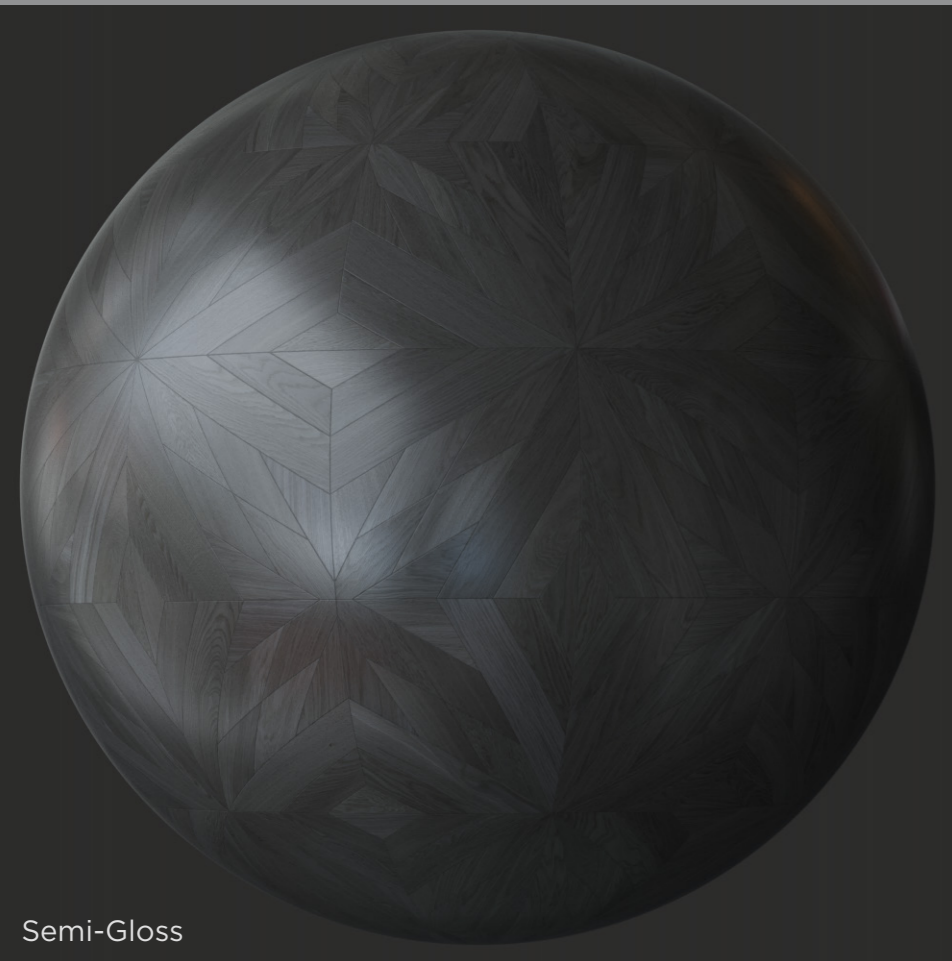

SIGERSHADERS™

Material Pack 0002

PARQUET

This pack contains 4 complex material sets of Parquet.

Some parquet material comes with three or more color variations and four finishes: Raw, Oiled or Hardwax, Semi-Gloss varnish and Gloss varnish.

Parquet MAITANI

Color 2

Wood: Oak

Raw

Hardwax

Semi-Gloss

Gloss

Parquet MAITANI

Color 3

Wood: Oak

Raw

Hardwax

Semi-Gloss

Gloss