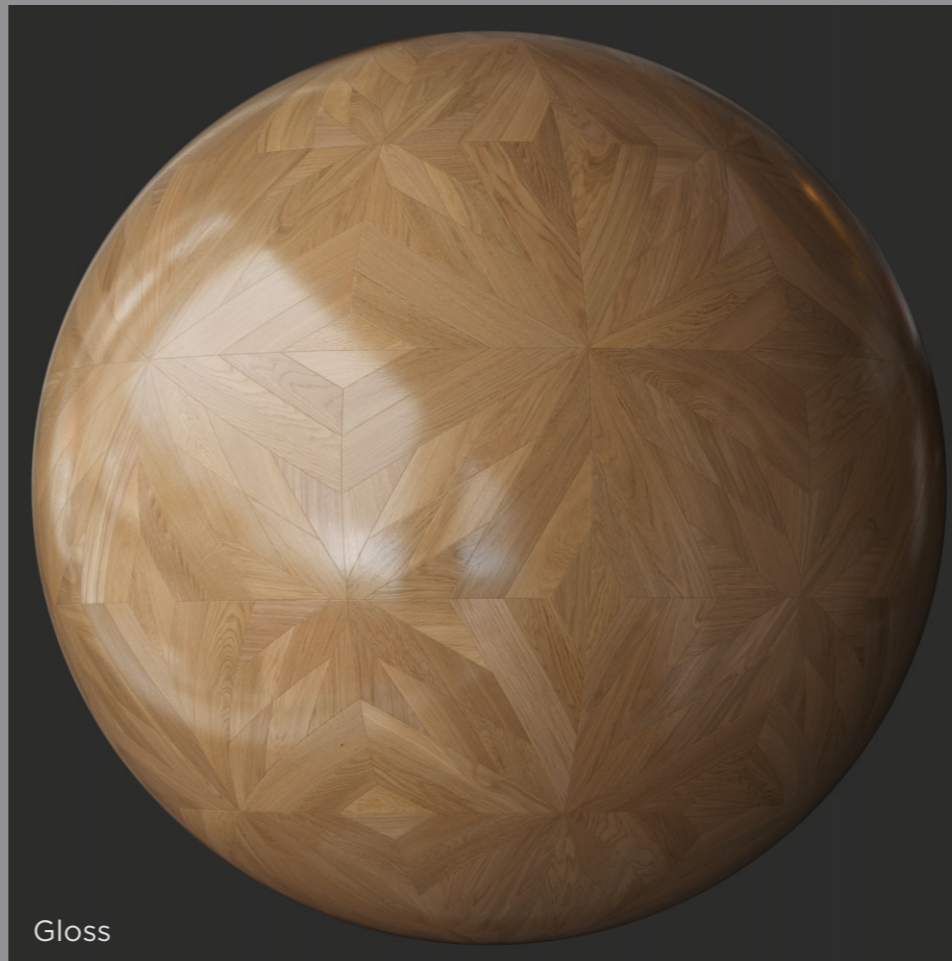

SIGERSHADERS™

Material Pack 0002

PARQUET

This pack contains 4 complex material sets of Parquet.

Some parquet material comes with three or more color variations and four finishes: Raw, Oiled or Hardwax, Semi-Gloss varnish and Gloss varnish.

You may use these to create your own color variations without having to worry about compression artifacts of JPEG files.

Beside several color variations, each material texture consists of maps containing information to surface normals, surface height, reflectivity and anisotropy. Normal, bump, specular maps are essential to be able to achieve photo-real and authentic render results.

Parquet MAITANI

Color 2

Wood: Oak

Raw

Hardwax

Semi-Gloss

Gloss

Parquet MAITANI

Color 3

Wood: Oak

Raw

Hardwax

Semi-Gloss

Gloss